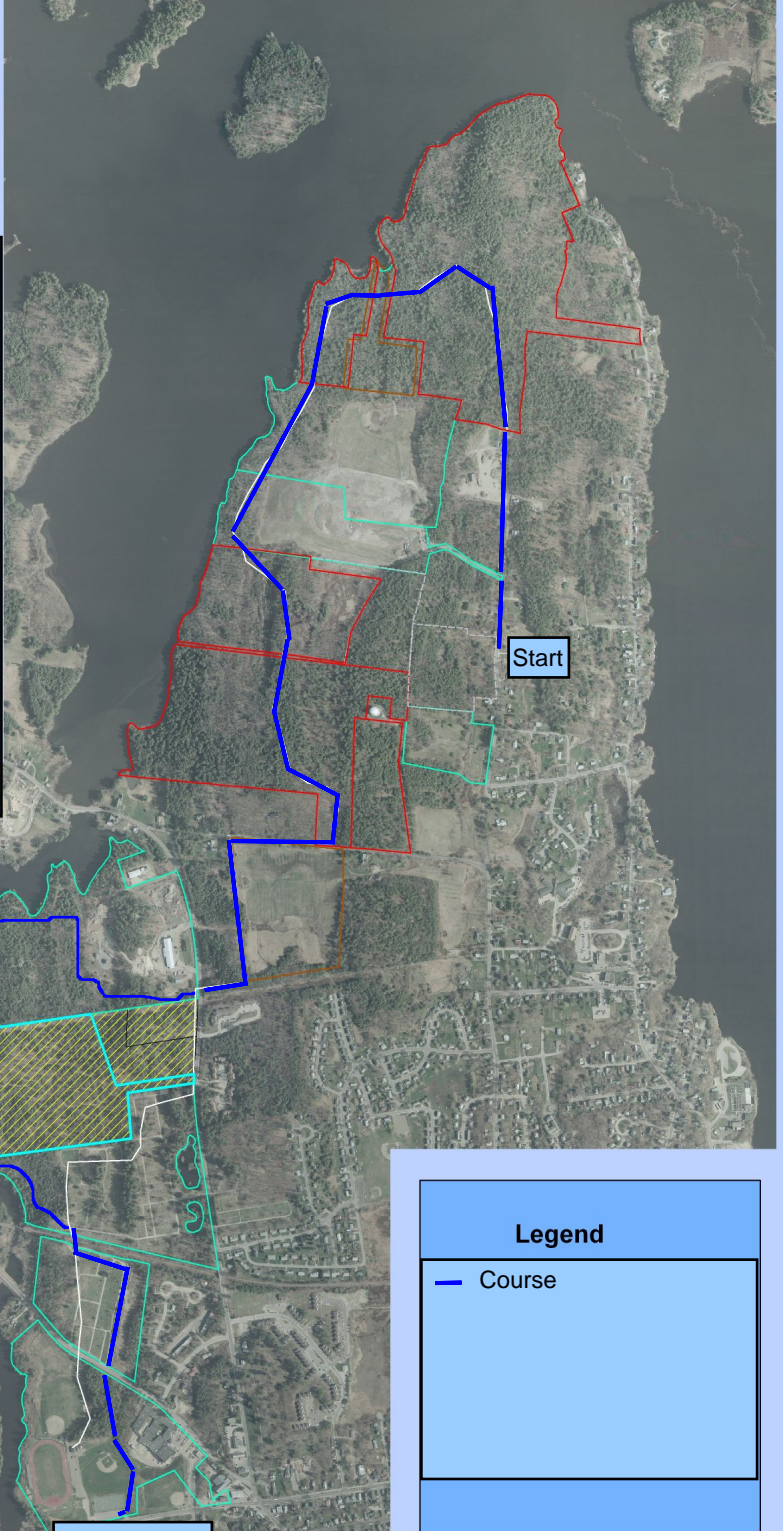

*All Runners and walkers must report to McMann Athletic Complex on Congress Ave. prior to the start of the race
*Runners and walkers will be bused to the start of the race
*There will be no parking at the start of the race

Start

Finish & Pre-Registration

Legend

— Course